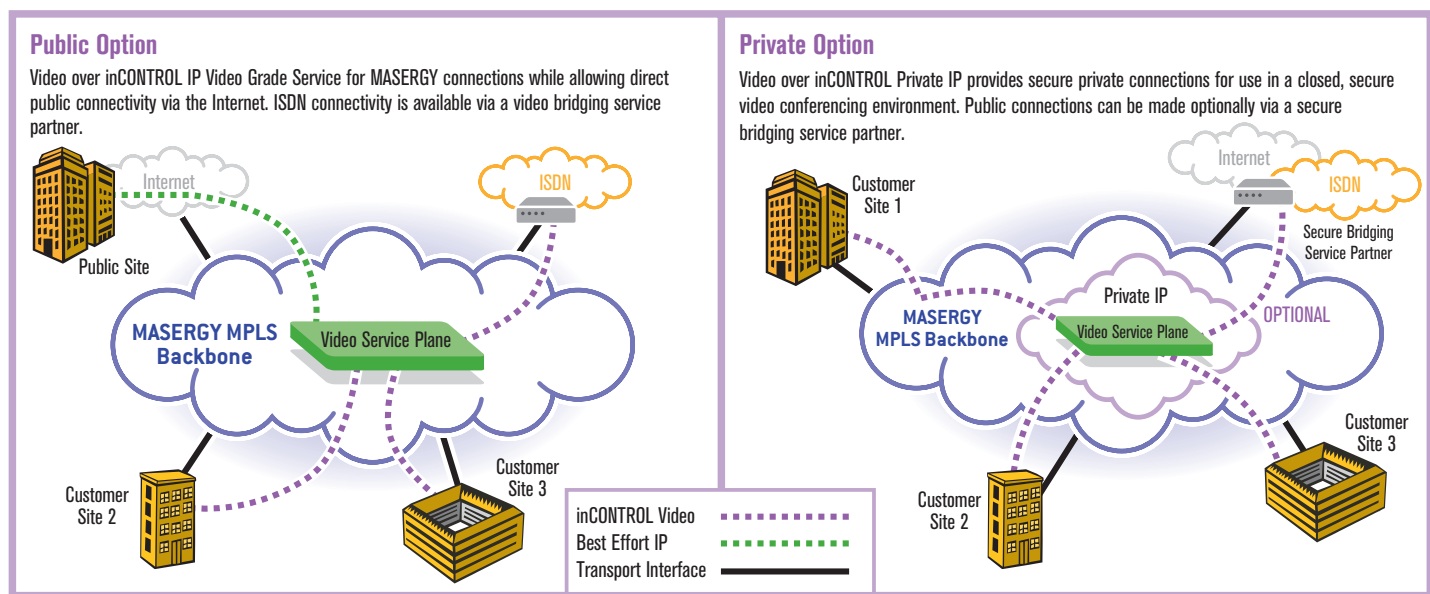

A4
letter

inCONTROL Video

**Customer-Controlled
Intelligent Networks**

*Reliable Broadcast Quality Video
that is Easy to Use*

inCONTROL Video provides a premium grade of IP bandwidth specifically engineered to deliver consistent performance of real-time video with true TV quality at all times and under all network conditions. Now you can save 30% or more versus traditional ISDN video, while enjoying the advantages of simple call set-ups and stable network connections. Best of all, when your business is ready you can easily migrate your data and voice to the same network connection for significant cost savings and simplified network management.

inCONTROL Video Delivery Options:

Consistent Quality: Both options offer the same high quality video backed by industry-leading Service Level Agreements (SLA's), and the added capability of migrating to a converged solution over time.

Video SLA Insures Quality and Reliability:

- 100% video packet delivery
- Guaranteed in-sequence
- Less than 10ms jitter ("latency variation")
- Sub 1 second fast failover for network recovery

Contact: info@masergy.com or call toll free: 866-MASERGY